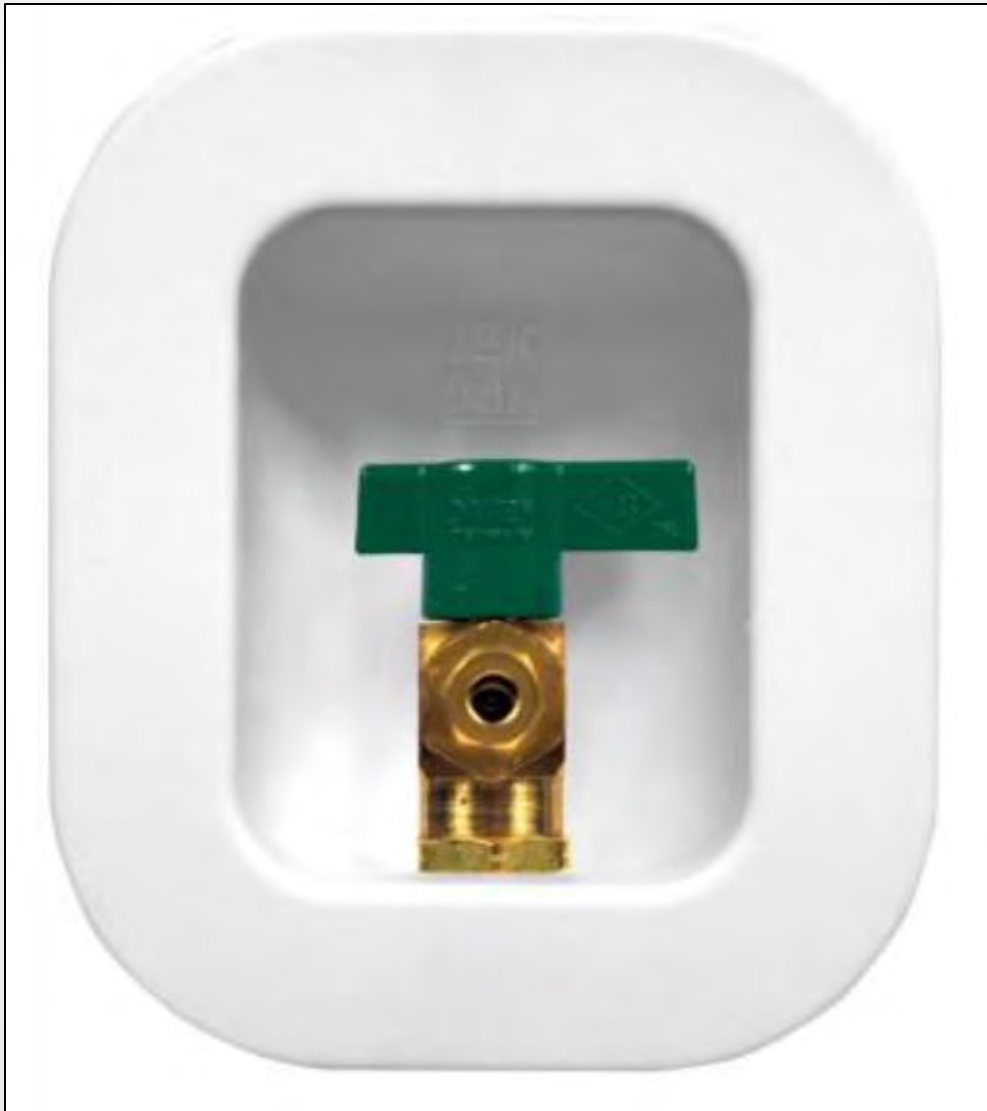

Ice Maker Hookup

- 12k Icemaker Box
- Lead Free